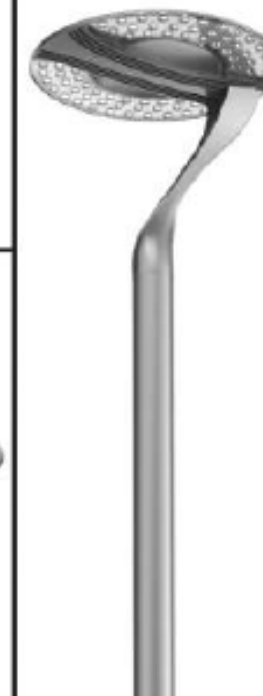

Round Top LED Post Light

LOT-AL-50-34

Round Top LED Post Light

LOT-AL-50-34

| | |
|-----------------|---------------------------------------|
| Product Number | LOT-AL-50-34 |
| Wattage | 50W/75W/120W |
| Lumen Output | 140Lm/W |
| Input Voltage | 100~277Vac |
| Angles | Type V |
| Optional Mounts | Post Top, Side Mount, Cable Suspended |
| CCT | 3000-4000-5000K |
| IP Rating | IP65 |
| Certifications | UL, DLC, ENEC, EC, CB, CE, RoHS |

INSTALLATION OPTIONS

CABLE SUSPENDED

SIDE ENTRY

POST TOP

Product Description

This Round Top LED Post Light is the perfect contemporary option for retail shopping centers, pedestrian walkways, commercial plazas, university campuses, parks, and city centers. Rated IP65 and with multiple certifications, this strong aluminum fixture is built for the outdoors. The built-in heat sink provides heat management and allows for a long lifespan. The Round Top LED Post Light comes in a range of wattage options and color temperatures. Optional mounts are available such as post top, side mount, and cable suspension. This product comes with a 5-Year Standard Manufacturer Warranty or an optional 10-Year Manufacturer Warranty.